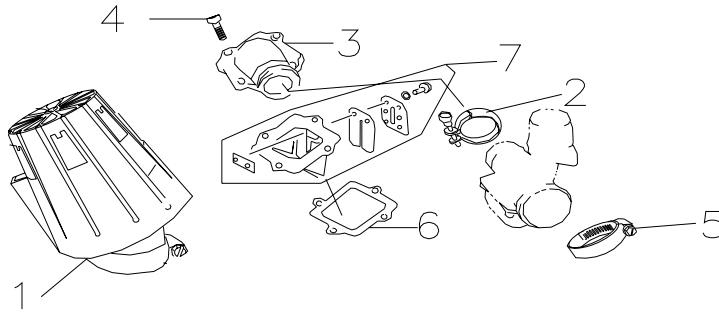

**E-3**  
**Fan Shroud**

Item	Part No.		Q'ty
1	17100-E04-100	Air Shroud, Cylinder	1
2	18100-E04-100	Fan	1
3	P91760-06016-05W	Hex. Socket Bolt	3
4	P93100-06013-01W	Washer, Plain	3
5	18210-E04-100	Cover, Fan	1
6	91825-A01-00A	Screw, Tapping	1
7	P93100-06519-12W	Washer, Plain	1
8	18310-E04-000	Cover, Dust Protect	1
9	P91825-06040	Screw, Tapping	1
10	P91760-06020-05W	Hex. Socket Bolt	2

**E-4  
Oil Pump**

Item	Part No.		Q'ty
1	15100-E01-000	Pump, Oil	1
2	P91740-05016W	Bolt, Pan, Crosshead	2
3	94002-030118	Pin	1
4	93406-STW19A	Circlip	2
5	15110-E01-000	Drive, Gear, Oil-Pump	1

E-5

Air Cleaner, Reed Valve