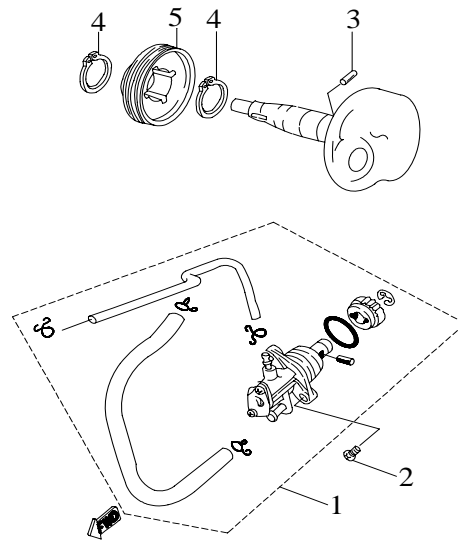

**E-1****Cylinder,Cylinder Head & Spark Plug**

Item	Part No.		Q'ty
1	12210-E04-000	Head Cover , Cylinder	1
2	12251-E04-100	Casket , Cylinder Head	1
3	12100-E04-000	Cylinder	1
4	12191-E01-110	Gasket, Cylinder	1
5	P91000-07124	Bolt, Stud	4
6	P92120-07-10C	Hex.Acorn Washer Face Nut	4
7	98069-1BR8HSA-R	Plug, Spark	1

E-2  
Piston, Crankshaft

Item	Part No.		Q'ty
1	13000-E04-000	Crankshaft Ass'y	1
2	95100-T6204C3	Ball Bearing, Crankshaft	2
3	96100-204208	Seal,Oil	1
4	96100-203006	Seal,Oil	1
5	13200-E01-000	Collar,L Crankcase	1
6	95200-KBK12	Bearing, Needle	1
7	13300-E04-000	Piston(std.)	1
8	13400-E04-000	Pin, Piston	1
9	13410-E01-100	Clip, Piston Pin	2
10	13310-E04-000	Rings,Piston(std.)	1
11	13010-E01-000	Key, Woodruff	1

**E-3**  
**Fan Shroud**

Item	Part No.		Q'ty
1	17100-E04-100	Air Shroud, Cylinder	1
2	18100-E04-100	Fan	1
3	P91760-06016-05W	Hex. Socket Bolt	3
4	P93100-06013-01W	Washer, Plain	3
5	18210-E04-100	Cover, Fan	1
6	91825-A01-00A	Screw, Tapping	1
7	P93100-06519-12W	Washer, Plain	1
8	18310-E04-000	Cover, Dust Protect	1
9	P91825-06040	Screw, Tapping	1
10	P91760-06020-05W	Hex. Socket Bolt	2

**E-4  
Oil Pump**

Item	Part No.		Q'ty
1	15100-E01-000	Pump, Oil	1
2	P91740-05016W	Bolt, Pan, Crosshead	2
3	94002-030118	Pin	1
4	93406-STW19A	Circlip	2
5	15110-E01-000	Drive, Gear, Oil-Pump	1

E-5

Air Cleaner, Reed Valve