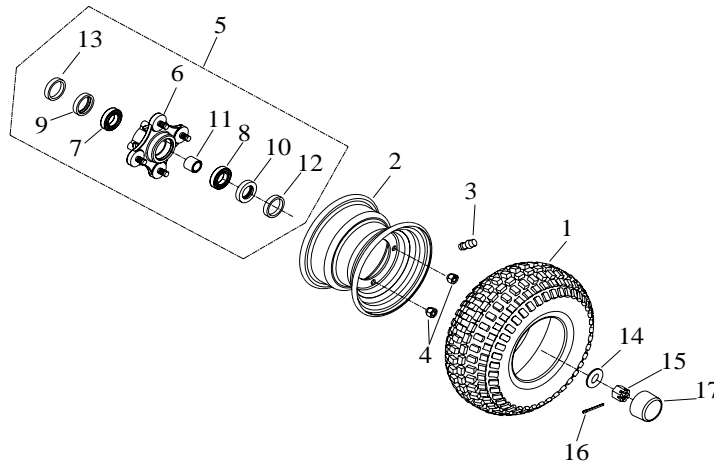

F-7

Front Tire

Item	Part No.		Qty
1	24110-A01-050	Tire 19*6-10	2
2	24205-A03-000	Rim 10*5.5	2
3	24106-A01-000	Valve, Tire	2
4	24190-A03-000	Tire Nut	8
5	23100-A03-000	Fixed Bracket, Wheel Hub,Front	2
6	23100-A03-000-1	Wheel Hub, Front Rim	2
7	95100-6202LU	Bearing, Ball	2
8	95100-6004LLU	Bearing, Ball	2
9	96100-284508	Seal, Oil	2
10	96100-203507	Seal, Oil	2
11	93325-A03-000	Spacer, Inner	2
12	93300-1520-10	Spacer, Outer	2
13	93300-2128-07	Spacer, Outer	2
14	93100-14540-45G	Washer, Plate	2
15	P92140-14-21G	Cross Thread Nut	2
16	94000-03032	Cotter pin	2
17	93615-A01-000	Cap, Rubber	2