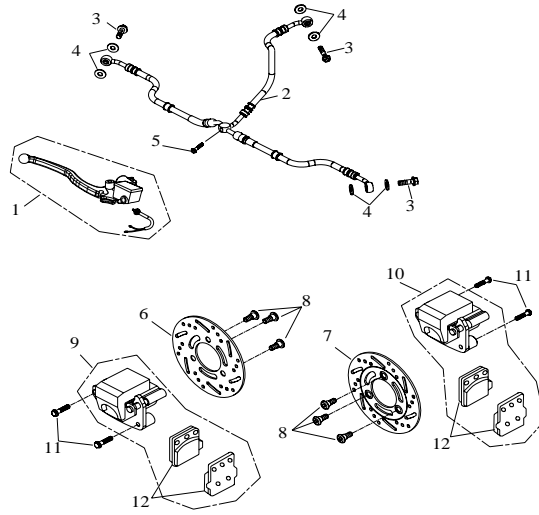

F-9

Drum Brake,Front

Item	Part No.		Qty
1	31460-A01-100	Lever Ass'y,Right	1
2	31230-A02-010	Hose, Front Discbrake	1
3	91830-A01-000	Bolt, Brake Hose	3
4	93101-A01-000	Washer, Copper	6
5	91700-06016-10G	Hex Washer Face Bolt	1
6	31305-A03-000	Brake Disc,Front L.	1
7	31310-A03-000	Brack Disc,Front R.	1
8	91831-A03-000	Bolt, Brake Disc	6
9	31336-A03-100	Caliper Ass'y,Front Left	1
10	31335-A03-100	Caliper Ass'y,Front Right	1
11	P91710-08018-12G	Hex Washer Face Bolt	4
12	31337-A03-001	Brake Pad , Disk Brake	2