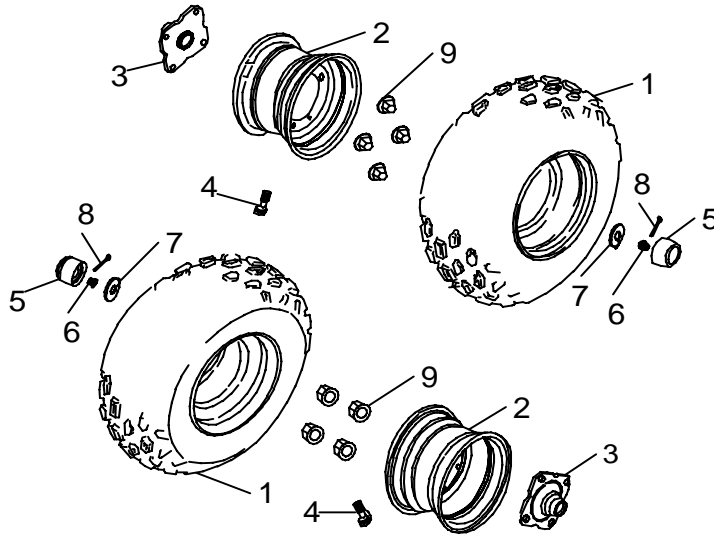

F-8
Rear Tire

Item	Part No.		Qty
1	24105-A01-00A		2
2	24206-A01-000		2
3	23105-A01-010		2
4	24106-A01-000		2
5	93615-A01-000		2
6	92140-14-19G		2
7	93100-14540-45G		2
8	94000-03032		2
9	92130-10S-14G		8