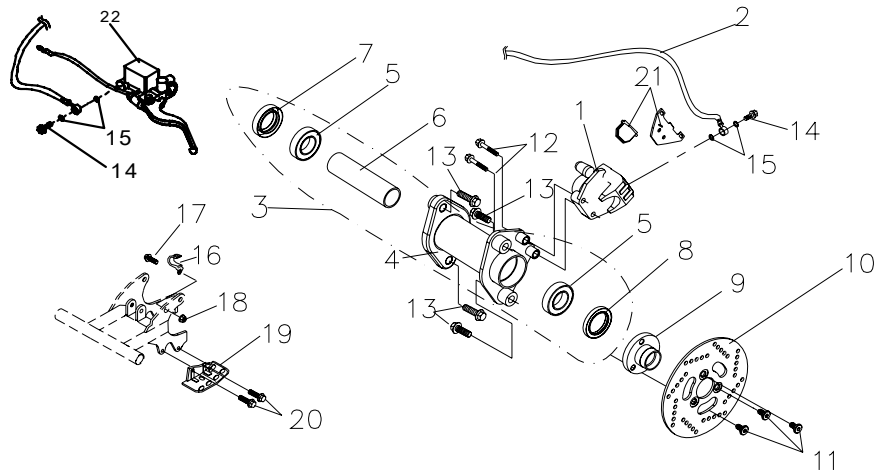

F-10

Disc Brake System

Item	Part No.		Qty
1	31115-A01-100	Rear Disc Caliper	1
2	31225-A01-120	Hose, Rear Disk Brake	1
3	31300-A01-021	Rear Axle Bearing Carrier	1
4	31335-A01-112	Rear Holder Disk	1
5	95100-T6006ZZ	Bearing	2
6	93330-A01-00A	Spacer	1
7	96100-355511A	Oil Seal	1
8	96100-405507	Oil Seal	1
9	31355-A01-020	Holder Disk	1
10	31120-A01-000	Rear Brake Disc	1
11	91760-10014-08G	Hex Socket Bolt	3
12	91710-08038-12G	Hex Washer Face Bolt	2
13	91710-12028-17G	Hex Washer Face Bolt	4
14	91830-A01-000	Nut, Brake Hose	2
15	93101-A01-000	Washer, Copper	4
16	83115-A01-000	Clip, Brake Hose	1
17	91700-06016-10G	Hex Washer Face Bolt	1
18	92130-06S-10G	Nut, Self-Locking	1
19	71220-A01-000	Rear Brake Guard	1
20	91700-08012-12G	Hex Waser Face Bolt	2
21	31337-A03-001	Brake Pad , Disk Brake	1
22	31405-A01-100	Lever Ass'y,Left	1