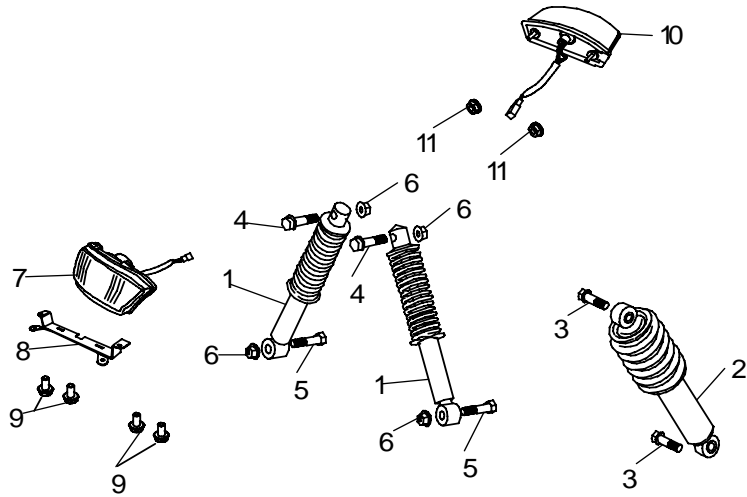

F-6

Shock Absorber, Lamp

Item	Part No.		Qty
1	81200-A01-040	Shock Absorber, Front	2
2	82200-A01-040	Shock Absorber , Rear	1
3	91710-10038-14G	Hex. Bolt, Flange	2
4	91700-10040-14G	Hex. Bolt, Flange	2
5	91700-10040-14G	Hex. Bolt, Flange	2
6	92130-10S-14G	Nut, Insert Lock	4
7	62205-A01-010	Head Lamp Comp	1
8	62206-A01-000	Head Lamp Bracket	1
9	P91825-04012	Philips Screw, Tapping	4
10	62210-A01-000	Tail Light Comp	1
11	92130-06S-10G	Nut, Self-Locking	2