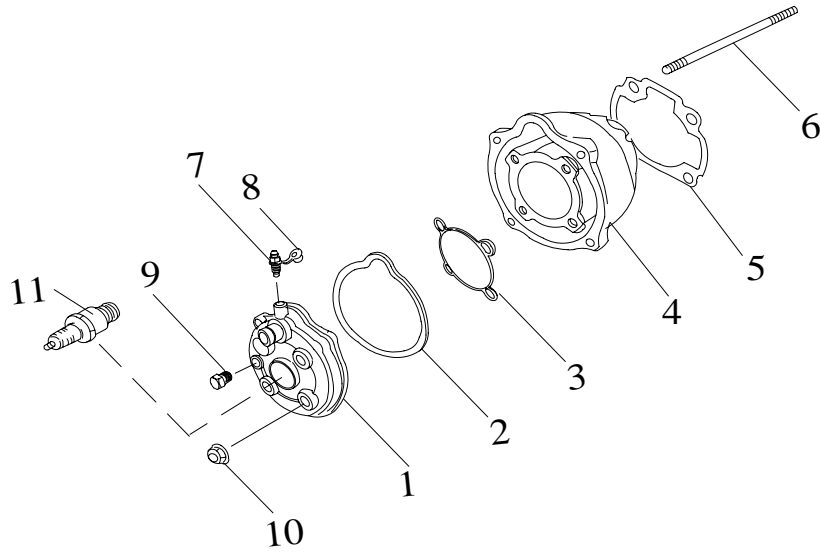

E-1

Cylinder,Cylinder Head & Spark Plug

Part No.	Part Name	Q'ty
12200-E02-000	Head,Cylinder	1
12310-E01-100	Ring,Oil,Waterproof,Cylinder	1
12300-E01-000	Ring,Oil,Cylinder	1
12100-E02-100	Cylinder	1
12191-E01-110	Gasket, Cylinder	1
P91000-07118	Bolt,Stud	4
15872-E01-000	Bolt,Leaking	1
15873-E01-000	Cap,Leaking	1
15240-E01-000	Sensor,Temperature	1
92207-E03-000	Nut, cap	4
98069-1BR8HSA-R	Plug, Spark	1

Piston, Crankshaft

Part No.	Part Name	Qty
13300-E04-000	Piston(std.)	1
13400-E04-000	Pin, Piston	1
13410-E01-100	Clip, Piston Pin	2
13310-E04-000	Rings, Piston (std.)	1

Pump Ass'y, Liquid

Part No.	Part Name	Qty
93406-STW08A	CirClip	1
15211-E01-000	Pump Driver Wheel	1
94002-030198	Pin	1
95100-T608LLU	Ball, Bearing	2
15216-E01-000	collar	1
15212-E01-000	Body Pump	1
96100-101804	Seal, Oil	1
15213-E01-001	Rotor Ass'y , Pump	1
96200-525020	Oil-Ring	1
15215-E01-000	Cap,Pump	1
P91740-05016W	Bolt, Pan, Crosshead	3
31130-E01-000	Plug, Rubber	3
15875-E01-000	Bolt, Driver	3
P93100-06013-01W	Washer, Plain	3
P91760-06020-05W	Hex. Socket Bolt	2
1520A-E01-000	Pump Ass'y, Liquid	1

-4

Radiator

Part No.	Part Name	Qty
15230-A03-010	Radiator Assembly	1
15229-A03-010	Pour Set	1
15233-A02-010	Hose A, Liquid	1
15233-162424	Hose B, Liquid	1
15233-A02-020	Hose C, Liquid	1
17211-E01-000	Cover, Dust-Proof	1
97411-230-12	Clip	8
P91740-05010B	Bolt, Crosshead, Pan Phillips	2
71312-A03-000	Support, Radiator	1
15236-A03-000	Mesh, Radiator	1
91700-06016-10G	Hex. Bolt, Flange	7
72116-A01-001	Warning Decal, Radiator	1
P91750-06025-10G	Hex. Bolt, Flange	2
15235-A01-040	Coolant(green)	1
17110-E01-000	Grommet	2
91836-A01-000	Bolt	1
71280-A01-000	bracket, Radiator	1
P91700-08016-12B	Hex. Bolt, Flange	1
15234-A02-000	Hose, Radiator Cap	1