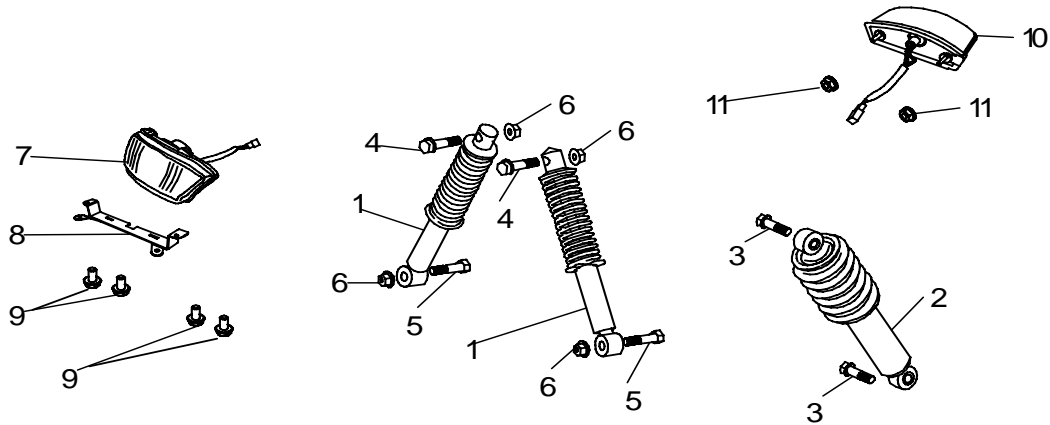

Shock Absorber, Lamp

Item	Part No.		Part Name	Qty	Note
1	81200-A01-200		Shock Absorber, Front 50%	2	
1	81200-A02-000	38"	Shock Absorber, Front	2	
1	81200-A01-040	41"	Shock Absorber, Front		
2	82200-A01-00A		Shock Absorber, Rear	1	
	82200-A01-040	41"	Shock Absorber, Rear 2007		
3	91710-10038-14G		Bolt, Flange	2	
4	91700-10040-14G		Hex. Bolt, Flange	2	
5	91770-10038-14G		Hex. Bolt	2	
6	92130-10S-14G		Nut, insert Lock	4	
7	62205-A01-000		Safety Light Comp	1	
8	62206-A01-000		Safety Light Bracket	1	
9	91825-A01-010		Philips Screw, Tapping	4	
10	62210-A01-000		Tail Light Comp	1	
11	93100-07020-01G		Washer, Plate	2	
12	92130-06S-10G		Nut, Self-Locking	2