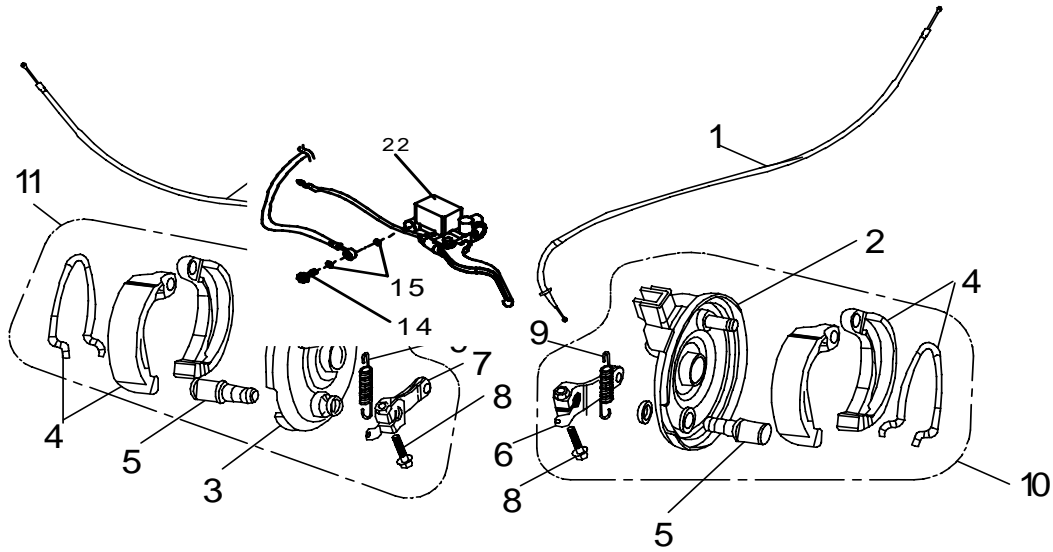

F-9

DRX 50 Only Parts Book

Drum Brake, Front

Item	Part No.	Part Name	Qty	Note
1	31205-A01-001	Cable, Front Brake	2	
2	31306-A01-00A	Panel Comp., Front L. Brake	1	
3	31311-A01-00A	Panel Comp., Front R. Brake	1	
4	31315-A01-000	Brake Shoe, Front	2	
5	31320-A01-000	Cam Shaft, Front Brake	2	
6	31325-A01-010	Arm, Front L. Brake	1	
7	31330-A01-010	Arm, Front R. Brake	1	
8	91770-05024-08C	Bolt, Hex. Washer Plate	2	
9	97205-A01-000	Return Spring, Front Brake	2	
10	31305-A01-011	Panel Comp Ass'y , Front L. Br	1	
11	31310-A01-011	Panel Comp Ass'y , Front R. Br	1