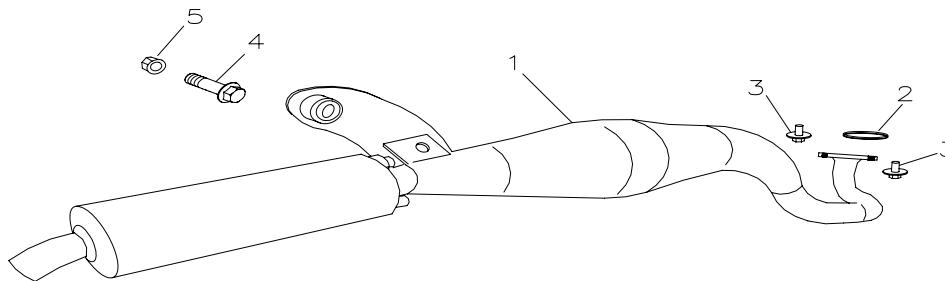

F-1
Exhaust Pipe

Item	Part No.	Part Name	Qty	Note
1	12160-P70-010	(50cc & 90CC) Tuned Exhaust	1	
2	12161-A01-000	Washer, Muffler	1	
3	91811-A01-000	Bolt, Crosshead, Flange	2	
4	91700-10040-14G	Hex. Bolt, Flange	1	
5	92130-10S-14G	Nut, insert Lock	1	
6	P91760-0610-05W	Allen Screws	3