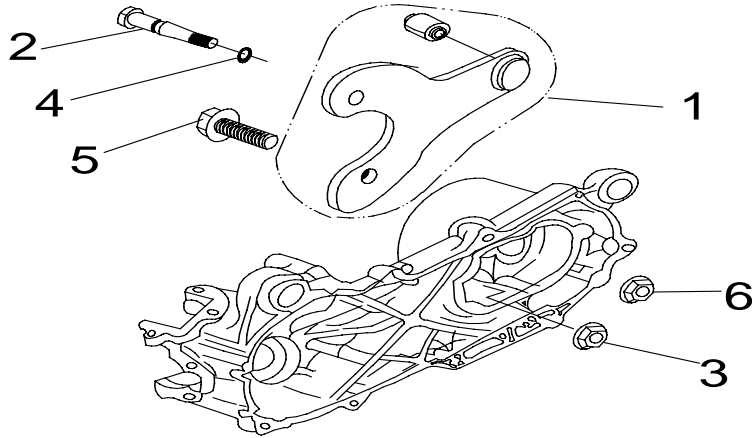

E-13
Crankcase Bracket

DRX 50 Only Parts Book

Item	Part No.	Part Name	Qty	Note
1	11347-E01-000	Bracket, Crankcase	1	
2	11348-E01-000	Shaft, Fix	1	
3	92130-08S-14G	Nut, Insert Lock	1	
4	96200-075015	O-Ring	1	
5	P92100-12040-14C	Hex. Bolt, Flange	1	
6	P92120-12-14C	Hex. Acorn Nut, Flange	1