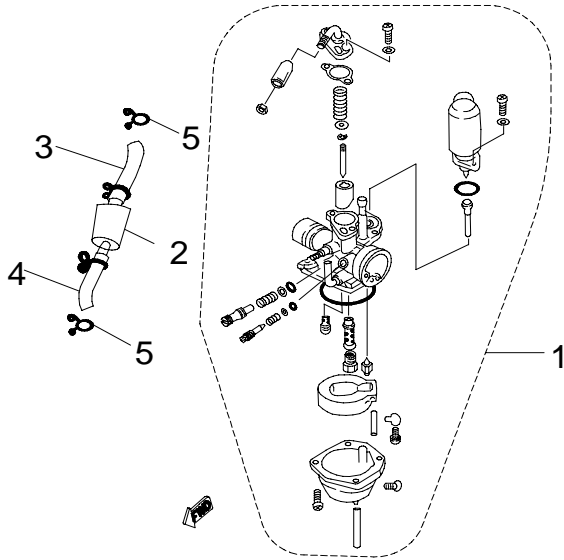

DRX 50 Only Parts Book

E-6 Carburetor

Item	Part No.	Part Name	Qty	Note
1	16100-E03-030	Carburetor Ass'y 16MM	1	
1	16100-P70-020	21 mm carb	Op	
1	16100-E03-010	24 mm carb	Op	
1	16100-P70-000	28 mm carb	Op	
1A	31215-P70-000	Throttle cable for OKO	1	6
2	16300-E01-000	Filter, Fuel	1	
3	16310-06135	Tube A , Fuel	1	
4	16310-06070	Tube , Fuel	1	
5	97410-E01-000	Clip, Tube	4