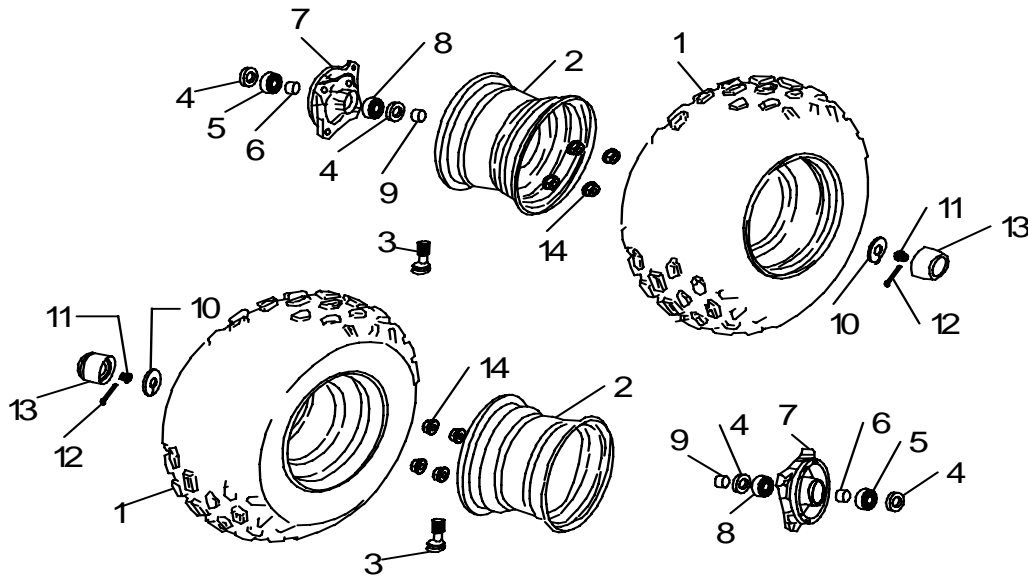

DRX 50 Only Parts Book

F-7

Front Tire

Item	Part No.		Part Name	Qty	Note
1	24107-A01-000		Tire	2	
1	24105-A01-010	2 A ARM	Tire (KENDA K532F) 20*6-10	2	
2	24205-A03-000	2 A ARM	Rim 10*5.5	2	
2	24207-A01-100		Rim	2	
3	24106-A01-000		Valve, Tire	2	
4	96100-223507A		Seal, Oil	4	
5	95100-B6003 2RS			2	
6	93325-A01-100		Spacer, Inner	2	
7	31105-A01-000		Drum Brake, Front	2	
8	95100-B6002 2RS		Bearing	2	
9	93320-A01-100		Spacer, Outer	2	
10	93100-12540-45G		Washer, Plate	2	
11	92140-12-17G		Nut, Insert Lock	2	
12	94000-03032		Cotter pin	2	
13	93615-A01-000		Cap, Rubber	2	
14	92130-10S-14G		Nut, insert Lock	8