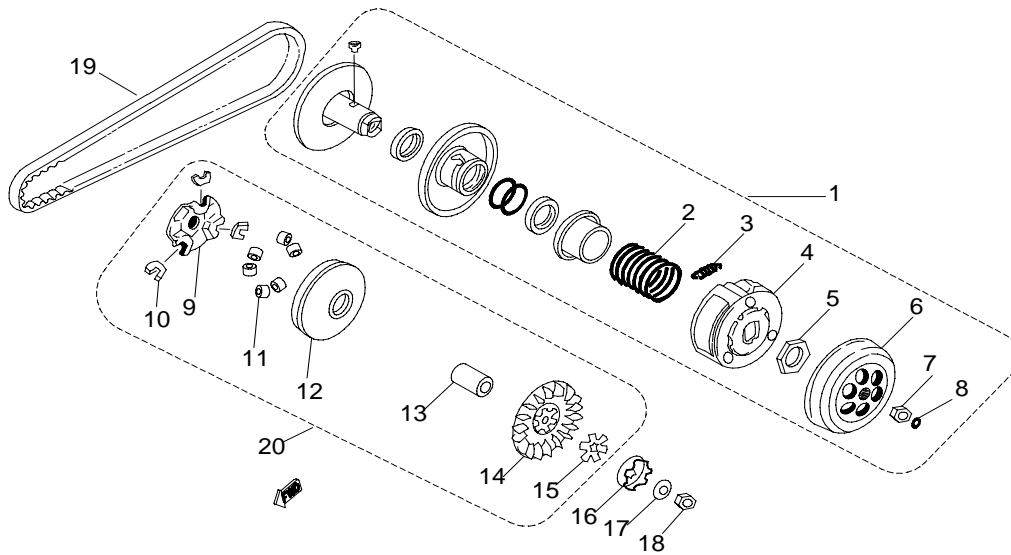

E-9
Clutch

DRX 50 Only Parts Book

Item	Part No.	Part Name	Qty	Note
1	22300-E01-010	Secondary Clutch Assembly As	1	
2	22312-E01-000	Spring, Compression	1	
3	22331-E03-000	Spring, Clutch	3	
4	22330-E03-000	Carrier Ass'y, Clutch	1	
5	22332-E01-000	Nut, Clutch	1	
6	22340-E03-000	House, Clutch	1	
7	P92111-E01-000	Hex. Acorn Nut	1	
8	96200-125030	O-Ring	1	
9	22411-E03-100	Plate, Cam	1	
10	22412-E01-000	Slider, Cam Plate	3	
11	22413-P70-010	Weight Roller	6	
12	22410-P70-000	Sliding Sheave, Primary	1	
13	22414-E03-100	Collar	1	
14	22420-E03-100	Fixed Sheave, Primary	1	
15	22421-E03-100	Washer, Clam	1	
16	22422-E03-000	Clutch, One-way	1	
17	P93103-E01-000	Washer, Conical Spring	1	
18	P92110-10-17C	Hex. Acorn Nut	1	
19	22500-E03-000	Belt, Drive	1	
20	22400-E03-000	Sliding Sheave, Ass'y	1