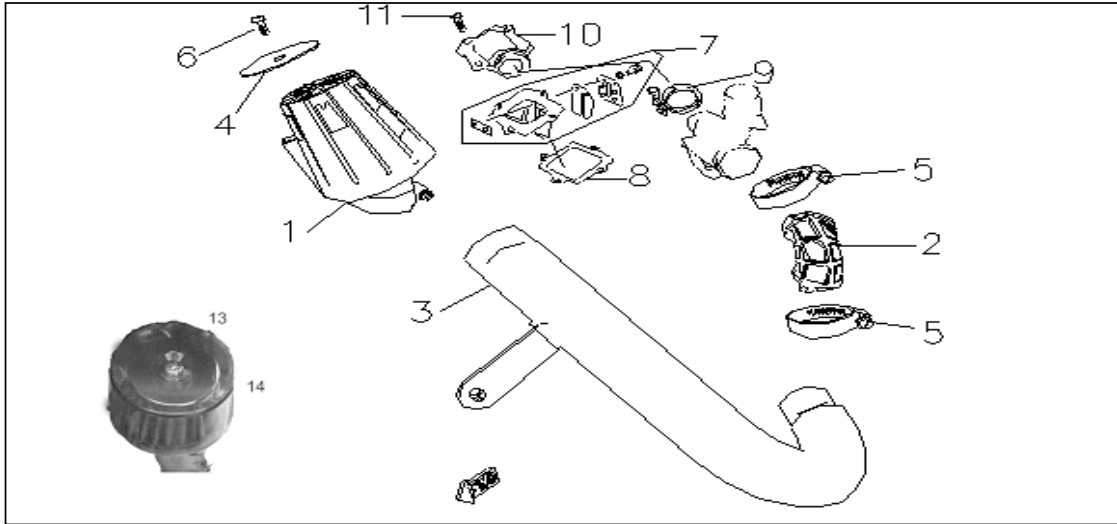

E-3
Fan Sh

Item	Part No.	Part Name	Qty	Note
1	17100-E06-000	Air Shroud , Cylinder	1	
2	17110-E01-000	Grommet	2	
3	18100-E04-000	Fan	1	
4	P91760-06016-05W	Hex. Socket Bolt	3	
5	P93100-06013-01W	Washer, Plain	3	
6	18210-E04-100	Cover, Fan	1	
7	P91825-05016	Screw, Tapping	1	
8	P93100-06013-01W	Washer, Plain	1	
9	18310-E04-000	Cover, Dust Protect	1	
10	P91825-06040	Screw, Tapping	1	
11	P91760-06020-05W	Hex. Socket Bolt	2	

E-4
Oil Pump

Item	Part No.	Part Name	Qty	Note
1	15100-E01-000	Pump, Oil	1	
2	P93700-05016	Bolt, Pan, Crosshead	2	
3	94002-031108	Pin	1	
4	93406-STW19	Circlip	2	
5	15110-E01-000	Drive, Gear, Oil-Pump	1	