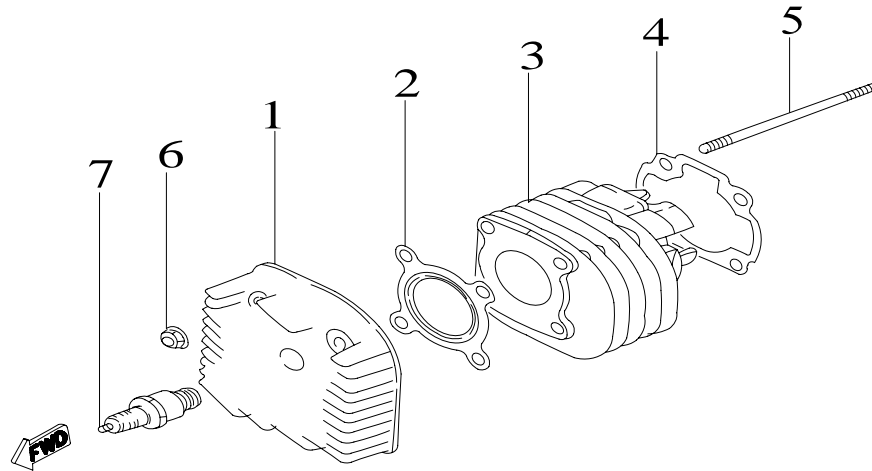

E-1

DRX 50 Only Parts Book

Cylinder, Cylinder Head & Spark Plug

Item	Part No.	Part Name	Qty	Note
1	12210-E06-010	Head Cover , Cylinder	1	
2	12251-E06-100	Casket , Cylinder Head	1	
3	12100-E06-010	Cylinder	1	
4	12191-E03-102	Gasket, Cylinder	1	
5	P91000-07109	Bolt, Stud	4	
6	P92120-07-10C	Hex. Acorn Washer Face Nut	4	
7	98069-BR8HSA-R	Plug, Spark	1	

Item	Part No.	Part Name	Qty	Note
1	13000-E03-000	Crankshaft Ass'y	1	
2	95100-6204C3	Ball Bearing, Crankshaft	2	
3	96100-204208	Seal, Oil	1	
4	96100-203006	Seal, Oil	1	
5	13200-E03-000	Collar, L Crankcase	1	
6	95200-KBK10	Bearing, Needle	1	
7	13300-E06-000	Piston (std.)	1	
8	13400-E03-000	Pin, Piston	1	
9	13410-E03-100	Clip, Piston Pin	2	
10	13310-E06-000	Rings, Piston (std.)	1	
11	13010-E01-000	Key, Woodruff	1	

E-4
Oil Pump

Item	Part No.	Part Name	Qty	Note
1	15100-E01-000	Pump, Oil	1	
2	P93700-05016	Bolt, Pan, Crosshead	2	
3	94002-031108	Pin	1	
4	93406-STW19	Circlip	2	
5	15110-E01-000	Drive, Gear, Oil-Pump	1	