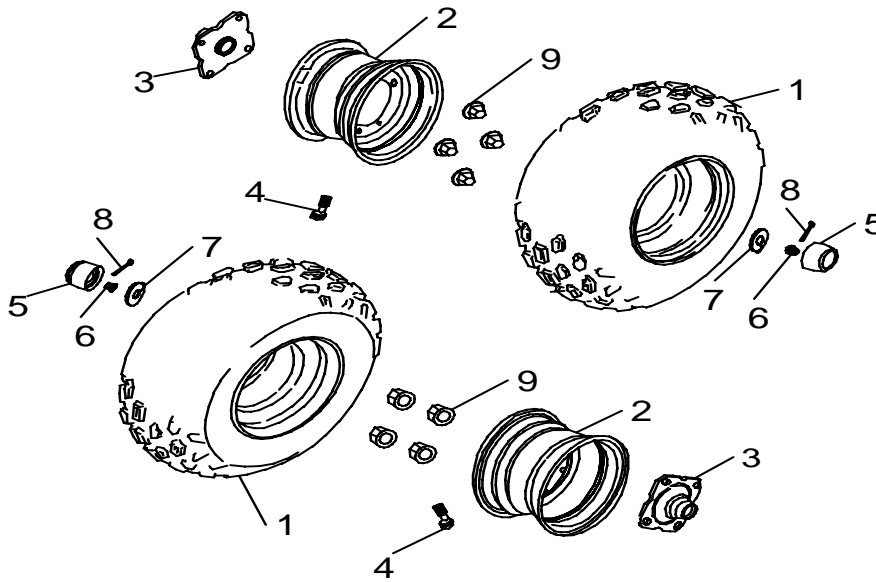

F-8

DRX 50 Only Parts Book

Rear Tire

Item	Part No.	Part Name	Qty	Note
1	24107-A01-000	Tire	2	
2	24207-A01-100	Rim	2	
3	23105-A01-010	Fixed bracket , Rim , Rear	2	
4	24106-A01-000	Valve, Tire	2	
5	93615-A01-000	Cap, Rubber	2	
6	92140-14-19G	Nut, Insert Lock	2	
7	93100-14540-45G	Washer, Plate	2	
8	94000-03032	Cotter pin	2	
9	92130-10S-14G	Nut, insert Lock	8