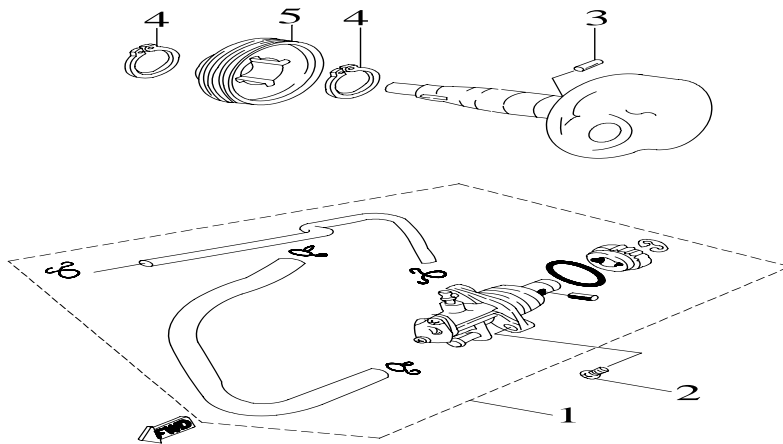

E-1

DRX 50 Only Parts Book

Cylinder, Cylinder Head & Spark Plug

Item	Part No.	Part Name	Qty	Note
1	12210-E06-010	Head Cover , Cylinder	1	
2	12251-E06-100	Casket , Cylinder Head	1	
3	12100-E06-010	Cylinder	1	
4	12191-E03-102	Gasket, Cylinder	1	
5	P91000-07109	Bolt, Stud	4	
6	P92120-07-10C	Hex. Acorn Washer Face Nut	4	
7	98069-BR8HSA-R	Plug, Spark	1	

E-4
Oil Pump

Item	Part No.	Part Name	Qty	Note
1	15100-E01-000	Pump, Oil	1	
2	P93700-05016	Bolt, Pan, Crosshead	2	
3	94002-031108	Pin	1	
4	93406-STW19	Circlip	2	
5	15110-E01-000	Drive, Gear, Oil-Pump	1	

F-12
Rear Axle, Sprocket

DRX 50 Only Parts Book

Item	Part No.	Part Name		Qty	Note
1	23205-A01-040	38"	Wheel Axle, Rear	1	
1	23205-A01-070	41"	Wheel Axle, Rear	1	
2	P92110-28-36B		Hex. Acorn Nut	2	
3	23305-A01-00C	23305-A01-00A	Sprocket 35 alt # too	1	
4	23310-A01-000		Sprocket Holder, Driven	1	
5	91810-A01-000		Bolt, Hex. Washer Plate	3	
6	93103-A01-000		Spring Washer	3	
7	23300-A01-00C		Sprocket Ass'y (rear, 428-30T)	1	

F-14

DRX 50 Only Parts Book

Steering, Shaft, Link 2 A ARM

Item	Part No.	Part Name	Qty	Note
1	52205-A01-020	38" Steering Shaft Ass'y	1	
2	52320-A03-000	38" Knuckle, L.	1	
3	52325-A03-000	38" Knuckle, R.	1	
4	P93107-21228-10	38" Washer, Plain	2	
		41" Bolt, Stud	2	
5	52120-A01-000	Shaft Holder, Steering	2	
6	93510-A01-000	Bush, PU	1	
7	96100-183207A	Seal, Oil	1	
8	93325-A01-100	Spacer, Inner	1	
9	96100-223507A	Seal, Oil	1	
10	92130-08S-14G	Nut, Insert Lock	2	
11	92130-14S-19G	Nut, Insert Lock	1	
12	92130-10S-14G	38" Nut, Insert Lock	4	
13	94000-01620	Cotter pin	4	
14	94000-03032	Cotter pin	1	
15	52300-A02-010	38" Link Ass'y	2	
15	52300-A02-020	41" Link Ass'y		