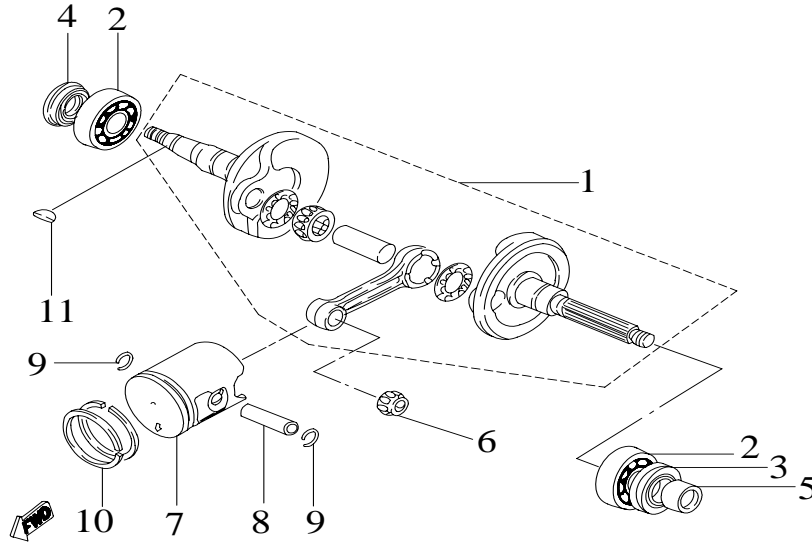

E-1

DRX 50 Only Parts Book

Cylinder, Cylinder Head & Spark Plug

Item	Part No.	Part Name	Qty	Note
1	12210-E06-010	Head Cover , Cylinder	1	
2	12251-E06-100	Casket , Cylinder Head	1	
3	12100-E06-010	Cylinder	1	
4	12191-E03-102	Gasket, Cylinder	1	
5	P91000-07109	Bolt, Stud	4	
6	P92120-07-10C	Hex. Acorn Washer Face Nut	4	
7	98069-BR8HSA-R	Plug, Spark	1	

Item	Part No.	Part Name	Qty	Note
1	13000-E03-000	Crankshaft Ass'y	1	
2	95100-6204C3	Ball Bearing, Crankshaft	2	
3	96100-204208	Seal, Oil	1	
4	96100-203006	Seal, Oil	1	
5	13200-E03-000	Collar, L Crankcase	1	
6	95200-KBK10	Bearing, Needle	1	
7	13300-E06-000	Piston (std.)	1	
8	13400-E03-000	Pin, Piston	1	
9	13410-E03-100	Clip, Piston Pin	2	
10	13310-E06-000	Rings, Piston (std.)	1	
11	13010-E01-000	Key, Woodruff	1	

E-4
Oil Pump

Item	Part No.	Part Name	Qty	Note
1	15100-E01-000	Pump, Oil	1	
2	P93700-05016	Bolt, Pan, Crosshead	2	
3	94002-031108	Pin	1	
4	93406-STW19	Circlip	2	
5	15110-E01-000	Drive, Gear, Oil-Pump	1	