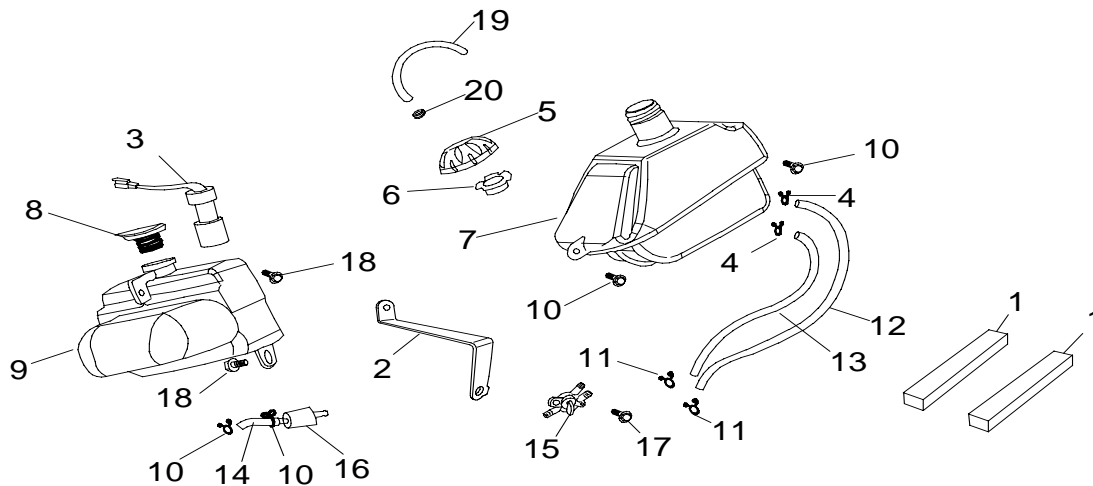

Fuel Tank, Oil Tank

Item	Part No.	Part Name	Qty	Note
1	12110-A01-000	Sponge	2	
2	12220-A01-001	Bracket, Support	1	
3	12210-A01-000	Gauge, Oil Level	1	
4	97411-A01-000	Clip	2	
5	12150-A01-020	Cap Assembly, Fuel tank	1	
6	12154-A01-100	Seal, Fuel Tank Cap	1	
7	12100-A01-020	Tank, Fuel	1	
8	12205-A01-001	Cap, Oil Tank	1	
9	12200-A01-001	Tank, Oil	1	
10	91750-06016-10G	Bolt ,Flange	2	
11	97410-A01-000	Clip, Tube	4	
12	12310-A01-001	Tube A , Fuel	1	
13	12311-A01-001	Tube B , Fuel	1	
14	12317-A01-011	Tube, Oil	1	
15	12105-A01-000	Valve, Fuel	1	
16	12215-A01-000	Oil Filter	1	
17	91700-06012-10G	Hex. Bolt, Flange	1	
18	91821-A01-000	Bolt, Hex Ladder Short)	2	
19	12151-A01-001	Hose, Breather (300mm)	1	
20	12153-A01-100	Spring	1