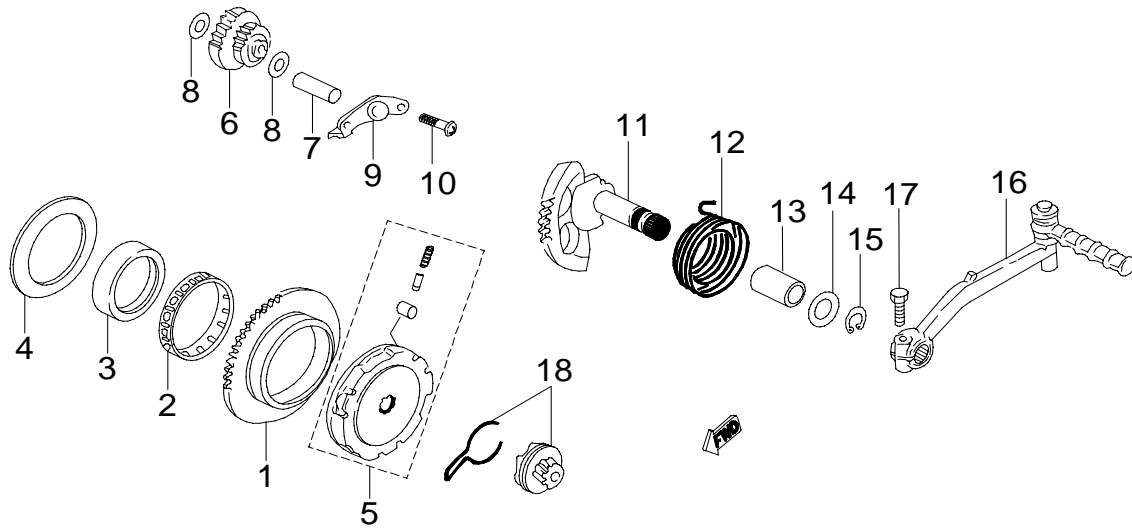

E-4
Oil Pump

Item	Part No.	Part Name	Qty	Note
1	15100-E01-000	Pump, Oil	1	
2	P93700-05016	Bolt, Pan, Crosshead	2	
3	94002-031108	Pin	1	
4	93406-STW19	Circlip	2	
5	15110-E01-000	Drive, Gear, Oil-Pump	1	

Item	Part No.	Part Name	Qty	Note
1	17300-P50-010	Air Cleaner Ass'y	1	
2	17332-P50-000	Joint, Air Cleaner	1	
3	17331-P50-000	Duct	1	
4	17310-P50-000	Cap, Air Cleaner	1	
5	97411-P50-000	Clip	2	
6	91825-A01-00A	Screw, Tapping	1	
7	14710-E03-000	Reed Valve Ass'y	1	
8	14711-E01-100	Gasket, Reed Valve	1	
9	16422-E01-000	Band, Intake Manifold	1	
10	16410-P70-010	performance w/Reeds	1	
10	16410-E01-000	Manifold, Intake	1	
11	P91760-06020-05W	Hex. Socket Bolt	4	
12	P91760-06020-05W	Hex. Socket Bolt	4	
13	17334-E01-00W	Water Shield K&N Style	1	
14	17300-P05-000	Air Cleaner With Base K&N	4	

DRX 50 Only Parts Book

E-6 Carburetor

Item	Part No.	Part Name	Qty	Note
1	16100-E03-030	Carburetor Ass'y 16MM	1	
1	16100-P70-020	21 mm carb	Op	
1	16100-E03-010	24 mm carb	Op	
1	16100-P70-000	28 mm carb	Op	
1A	31215-P70-000	Throttle cable for OKO	1	6
2	16300-E01-000	Filter, Fuel	1	
3	16310-06135	Tube A , Fuel	1	
4	16310-06070	Tube , Fuel	1	
5	97410-E01-000	Clip, Tube	4	

DRX 50 Only Parts Book

Item	Part No.	Part Name	Qty	Note
1	22110-E01-100	Wheel, Starter	1	
2	95200-555912	Bearing, Needle	1	
3	11213-E01-000	Boss	1	
4	P93100-55076-05B	Washer, Plate	1	
5	22100-E03-000	Wheel, Starter	1	
6	22120-E01-000	Idle Gear Ass'y	1	
7	11344-E01-000	Shaft	1	
8	P93100-08216-02C	Washer, Plate	2	
9	22121-E01-000	Plate, Idle Gear	1	
10	P91760-06010-05W	Hex. Socket Bolt	2	
11	28211-E01-100	Kick Shaft Ass'y	1	
12	28261-E01-000	Spring, Torsion	1	
13	28251-E01-000	Bush, Kick Shaft	1	
14	P93100-15228-01C	Washer, Plate	1	
15	93406-STW15	Circlip	1	
16	16105-A01-000	Kick Ass'y	1	
17	P91770-06025-10C	Hex. Bolt	1	
18	28221-E01-100	Kick Pinion Ass'y	1	