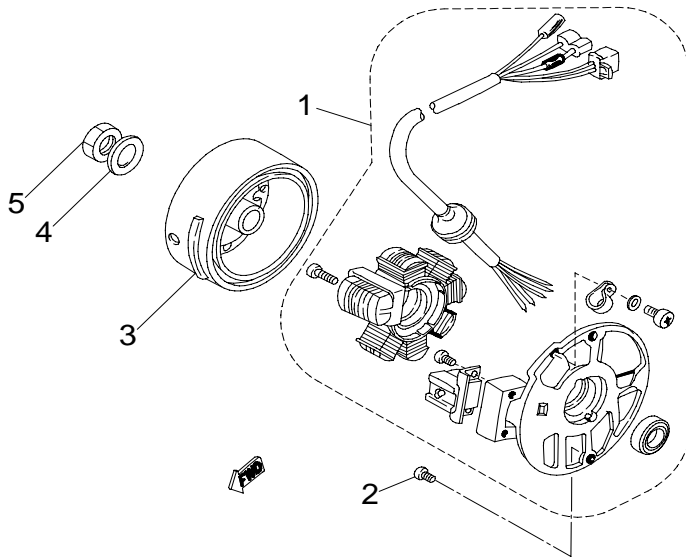

E-11
Generator

DRX 50 Only Parts Book

Item	Part No.	Part Name	Qty	Note
1	31120-E03-000	Base Ass'y, Generator	1	
2	P91760-06016-05W	Hex. Socket Bolt	2	
3	31100-E03-000	Wheel, Fly	1	
4	P93100-10022-20C	Washer, Plate	1	
5	P92110-10-17C	Hex. Acorn Nut	1