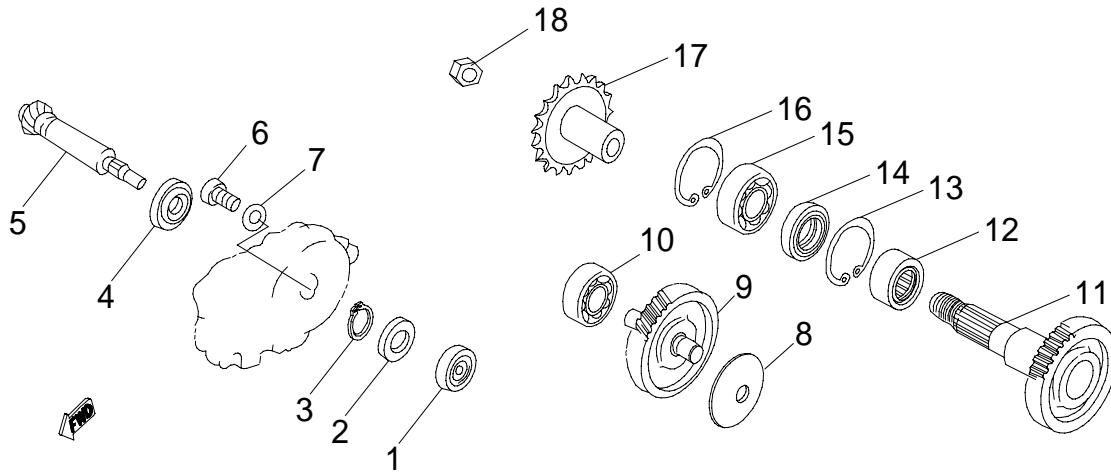

DRX 50 Only Parts Book

Item	Part No.	Part Name	Qty	Note
1	95100-638RD	Bearing, Ball	1	
2	96100-172855	Seal, Oil	1	
3	93406-STW17	Circlip	1	
4	95100-6003	Bearing, Ball	1	
5	23610-E03-000	Drive Gear, Primary	1	
6	P91760-06010-05W	Hex. Socket Bolt	1	
7	P93100-06519-12W	Washer, Plate	1	
8	P93104-E01-000	Washer, Conical Spring	1	
9	23620-E03-000	Main Axle Comp	1	
10	95100-6201	Bearing, Ball	1	
11	23630-E03-000	Gear, Driven	1	
12	95200-HMK2515-1	Bearing, Needle	1	
13	93405-IRTW32	Circlip	1	
14	96100-253506	Seal, Oil	1	
15	95100-6004LLU	Bearing, Ball	1	
16	93405-RTW42	Circlip	1	
17	23802-A01-000	Sprocket, Drive 18T	1	
17	23801-E01-000	Sprocket, Drive 19T	1	
17	23801-A01-00A	Sprocket, Drive 20T	1	
17	23801-E01-010	Sprocket, Drive 21T	1	
17	23801-E01-020	Sprocket, Drive 22T		
18	92130-14S-19G	Nut, Insert Lock	1