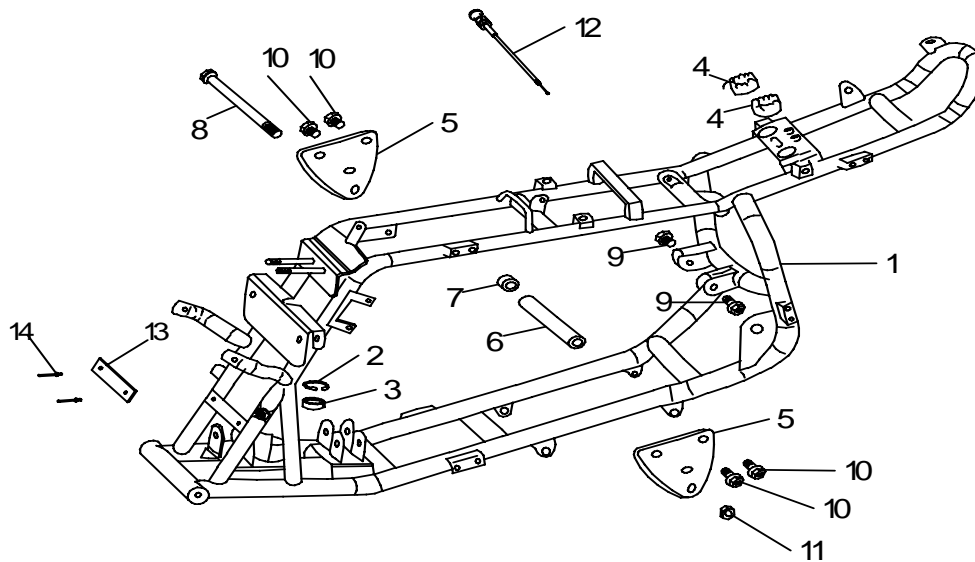

DRX 50 Only Parts Book

Item	Part No.		Part Name	Qty	Note
1	71000-A01-00F		Chassis	1	
1	71000-A01-070	2 A Arm	Chassis	1	
2	93405-IRTW32		Circlip	1	
3	95100-B6002 2RS		Bearing	1	
4	93205-A01-000		Cushion, Seat	2	
5	71205-A01-000		Engine Holder Seat	2	
6	93305-A01-000		Collar (anodized)	1	
7	93310-A01-000		Collar(andoised)	1	
8	91700-12220-14G		Blot Flange	1	
9	91710-08035-12G		Hex Washer Face Bolt	2	
10	91700-08012-12G		Hex Washer Face Bolt	4	
11	92130-12S-17G		Nut, Insert Lock	1	
12	31220-A01-011		Cable, Throttle	1	
13	71236-A01-000		VIN Plate	1	
14	91835-A01-000		Stud	2